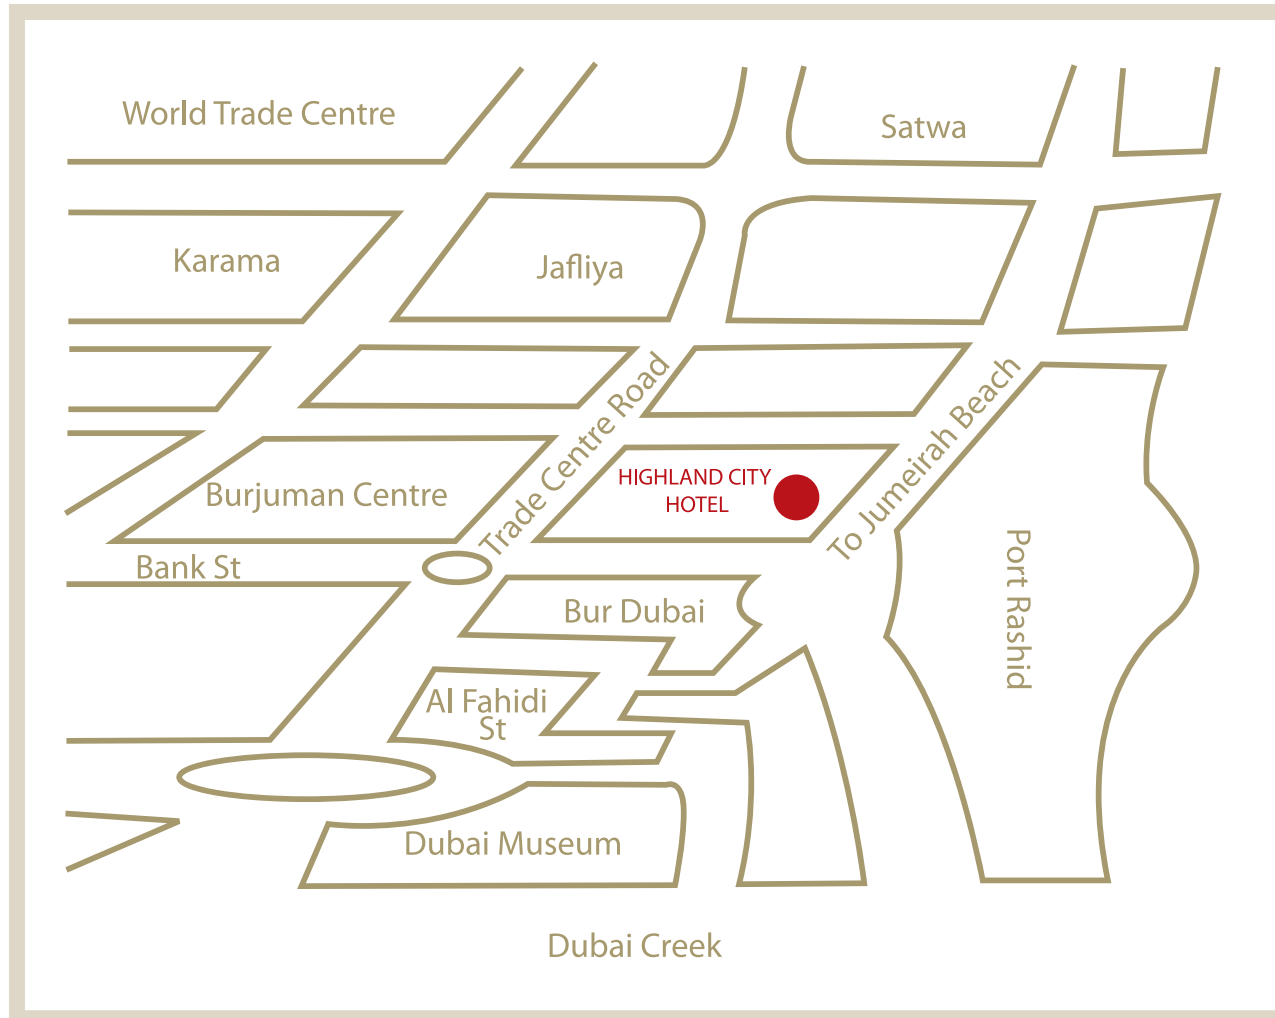

**HIGHLAND CITY
HOTEL**

LOCATION MAP

HIGHLAND CITY HOTEL

Khalid Bin Waleed Street, Bur Dubai, Dubai, UAE
Tel.: +971 4 393 99 11, Fax: +971 4 393 99 77, Email: highc11@eim.ae

www.highlandcityhotel.com